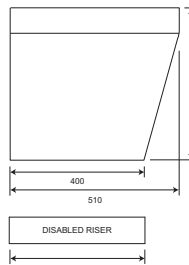

D800/WCP - High security WC pan
(also showing optional D800/INF/R right side infill and D800/DIS disabled riser)