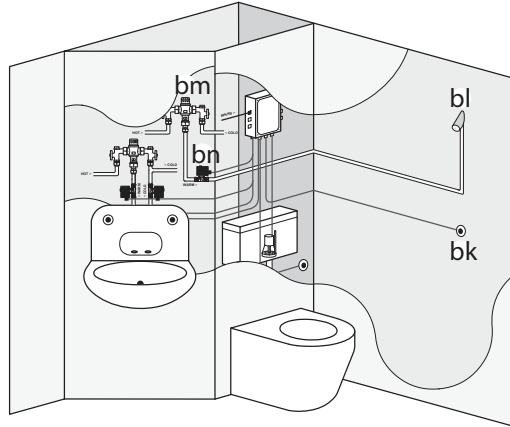

D800/ENSUITE/HR1
Package 1 - High Risk
Excl. shower

D800/ENSUITE/HR2
Package 2 - High Risk
Incl. shower

Package 1 Includes:

1. 1 x Washroom control system
2. 1 x TMV3 Thermostatic mixing valve
3. 2 x Solenoid valves
4. 1 x High security backplate
5. 1 x High security basin
6. 1 x WC Anti-vandal wave-on sensor
7. 1 x WC Flushvalve
8. 1 x Concealed cistern kit
9. 1 x High security WC pan

Package 2 Includes:

1. All of Package 1 plus:
10. 1 x Shower sensor for showerhead
  11. 1 x Anti-ligature showerhead
  12. 1 x Additional TMV3 mixing valve
  13. 1 x Additional solenoid valve