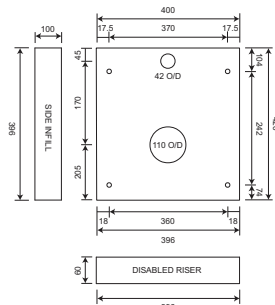

D800/WCP - High security WC pan
(also showing optional D800/INF/R right side infill and D800/DIS disabled riser)