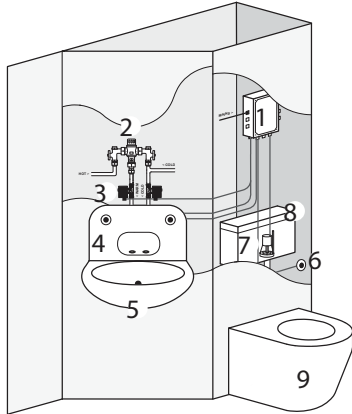

Titan Security Washrooms

Complete Safe Ensuite Packages

Utilising Ballistic Armor Technology

High Risk Ensuite Packages

D800/ENSUITE/HR1
Package 1 - High Risk
Excl. shower