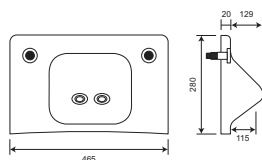

D800/WB/A/TWY
High security backplate for Spectrum basin