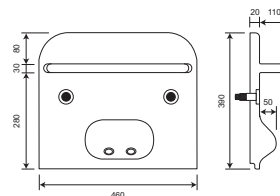

D800/WB/A/TWY
High security backplate for Spectrum basin