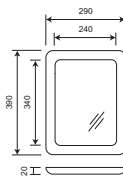

D800/M
High security mirror