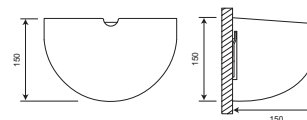

D800/SD
Corner high security soap dish

HEALEY & LORD LTD.

T: +44 (0)1603 488709 WWW.HEALEYANDLORD.COM