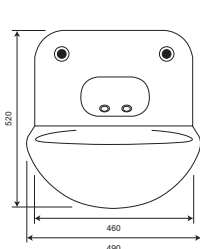

D800/WB/A
High security basin and backplate