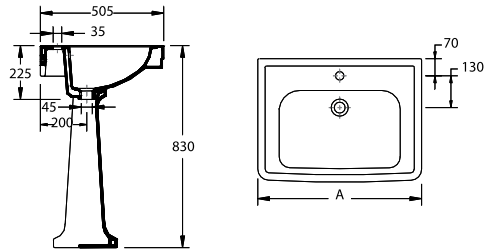

Neo Black

Neo Black basin

Also available 615mm wide
Also available with splashback

Neo Black WC

Neo Black Bidet