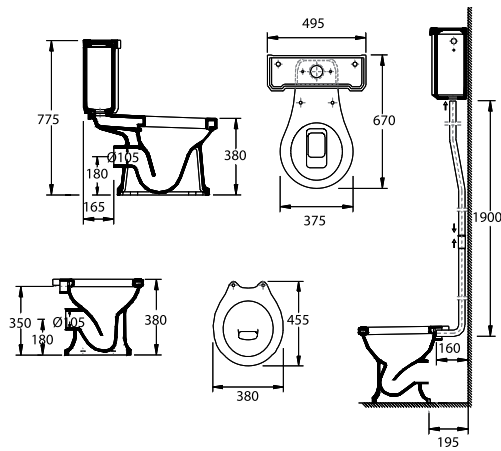

Neo Black

Neo Black basin

Also available 615mm wide
Also available with splashback

Neo Black WC

Neo Black Bidet