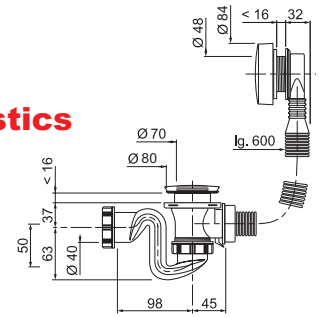

Very compact thanks to the shape of the bottle trap and the extra flat overflow head.

The auto-centring waste washer ensures that the waste stays in position when the grate is screwed on.

Adjustable outlet : horizontally and vertically adjustable for easier connection and faster draining.

High resistance stainless steel cable integrated into the overflow tube.

## Technical characteristics

- Adapts to all standard baths, enamelled steel and acrylic (height from 0 cm to 16 cm)
- Guaranteed 10 years

## Trap

- **Ultra-fast flow rate** : 1,04 litres per second (62 litres per minute) in 330 mm of water (22 % more than that required by the NF standard : 0.85 litres per second)
- **Permanent auto-cleaning** : the bottle trap's smooth interior eliminates all risk of retention (hair, soap, sand ...)
- **Adjustable outlet** : vertically adjustable from 0° to 40° for easier connection and faster draining : even at its most extreme angle (40 ° angle) it remains in compliance with the French standard (0.86 litres per second)
- **Most compact on the market** requiring the least space under the bathtub : 104 mm (even suitable for reinforced acrylic baths)