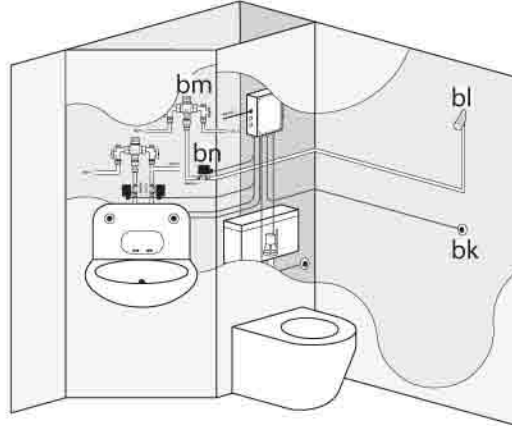

D800/ENSUITE/HR1
Package 1 - High Risk
Excl. shower

D800/ENSUITE/HR2
Package 2 - High Risk
Incl. shower

Package 1 Includes:

1. 1 x Washroom control system
2. 1 x TMV3 Thermostatic mixing valve
3. 2 x Solenoid valves
4. 1 x High security backplate
5. 1 x High security basin
6. 1 x WC Anti-vandal wave-on sensor
7. 1 x WC Flushvalve
8. 1 x Concealed cistern kit
9. 1 x High security WC pan

Package 2 Includes:

1. All of Package 1 plus:
10. 1 x Shower sensor for showerhead
  11. 1 x Anti-ligature showerhead
  12. 1 x Additional TMV3 mixing valve
  13. 1 x Additional solenoid valve