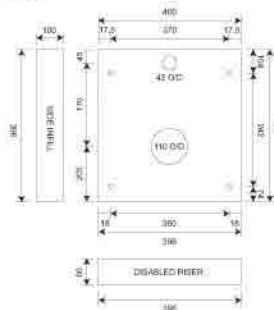

D800/SB
Disabled WC pan white enameled steel spacer box
(for use with high security disabled WC pan only)