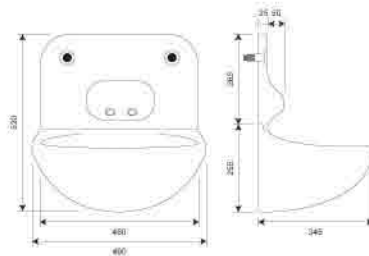

D800/WB/A
High security basin and backplate