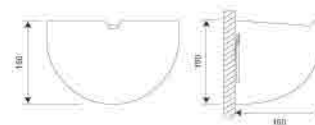

D800/SD
Corner high security soap dish