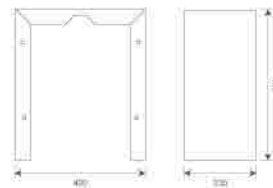

D800/SB
Disabled WC pan white enameled steel spacer box
(for use with high security disabled WC pan only)