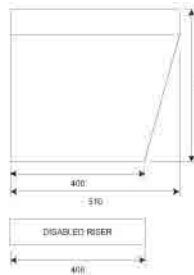

D800/SB
Disabled WC pan white enameled steel spacer box
(for use with high security disabled WC pan only)