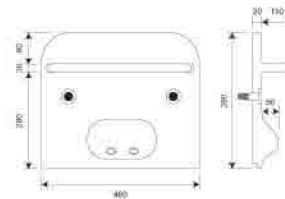

D800/WB/A/TWY
High security backplate for Spectrum basin