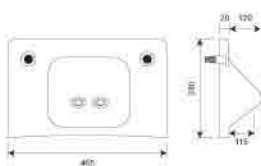

D800/WB/A/TWY
High security backplate for Spectrum basin