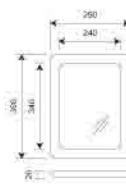

D800/M
High security mirror