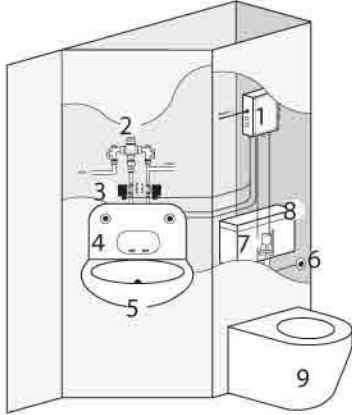

Titan Security Washrooms

Complete Safe Ensuite Packages

Utilising Ballistic Armor Technology

High Risk Ensuite Packages

D800/ENSUITE/HR1
Package 1 - High Risk
Excl. shower