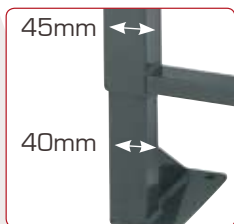

**PRO****Professional Quality****LOW WC & BIDET FRAME****PRO TECHNOLOGY****► UNIVERSAL:**

- All in one = low frame for wall hung WC pans & bidets,
- Wall and floor mounting.

► ADJUSTABLE:

- Adjustable feet,
- Wall fixing from 170 up to 325 mm, can be set sidelong.

PRO WHY CHOOSE WIRQUIN'S LOW FRAME ?

The new Low WC & bidet frame, manufactured from high quality materials, offers a universal solution compatible with most pan and bidet installations. It is quick to assemble and can be fitted in furniture 400 mm wide!

A HIGH QUALITY RELIABLE FRAME

DURABLE

The structure is made from epoxy coated steel paint which has been tested for 200 hours in a salty mist environment. Guaranteed anti-rust.

ADJUSTABLE

Adjustable in height (pan from 350 to 510mm), at the point of installation.

ROBUST

The Wirquin WC Frame complies to the 400kg standard.

SOLUTION FOR FURNITURE

Thanks to its small width and depth, it can be fitted in furniture 400 mm wide. Order our Jollytank cistern for a complete system.