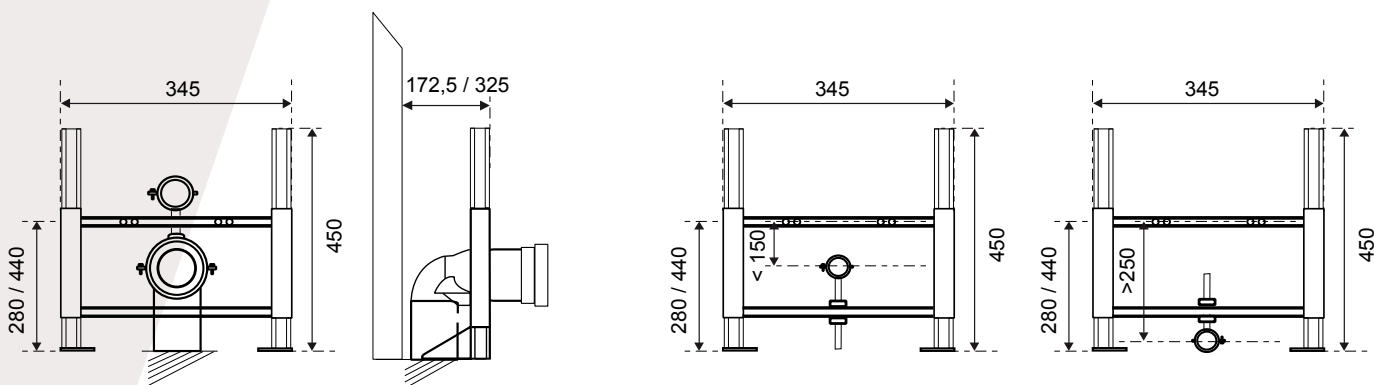

PRO WHY CHOOSE WIRQUIN'S LOW FRAME ?

The new Low WC & bidet frame, manufactured from high quality materials, offers a universal solution compatible with most pan and bidet installations. It is quick to assemble and can be fitted in furniture 400 mm wide!

A HIGH QUALITY RELIABLE FRAME

DURABLE

The structure is made from epoxy coated steel paint which has been tested for 200 hours in a salty mist environment. Guaranteed anti-rust.

ADJUSTABLE

Adjustable in height (pan from 350 to 510mm), at the point of installation.

ROBUST

The Wirquin WC Frame complies to the 400kg standard.

SOLUTION FOR FURNITURE

Thanks to its small width and depth, it can be fitted in furniture 400 mm wide. Order our Jollytank cistern for a complete system.

PRO TECHNICAL CHARACTERISTICS

PRO ELEMENTS SUPPLIED IN THE PACK

- Floor mounted and wall mounted versions
- Pan AND bidet fixing system
- Screws//bolts (floor and/or wall fixings, threaded screws for either concrete or wood joisted floors)
- Instructions